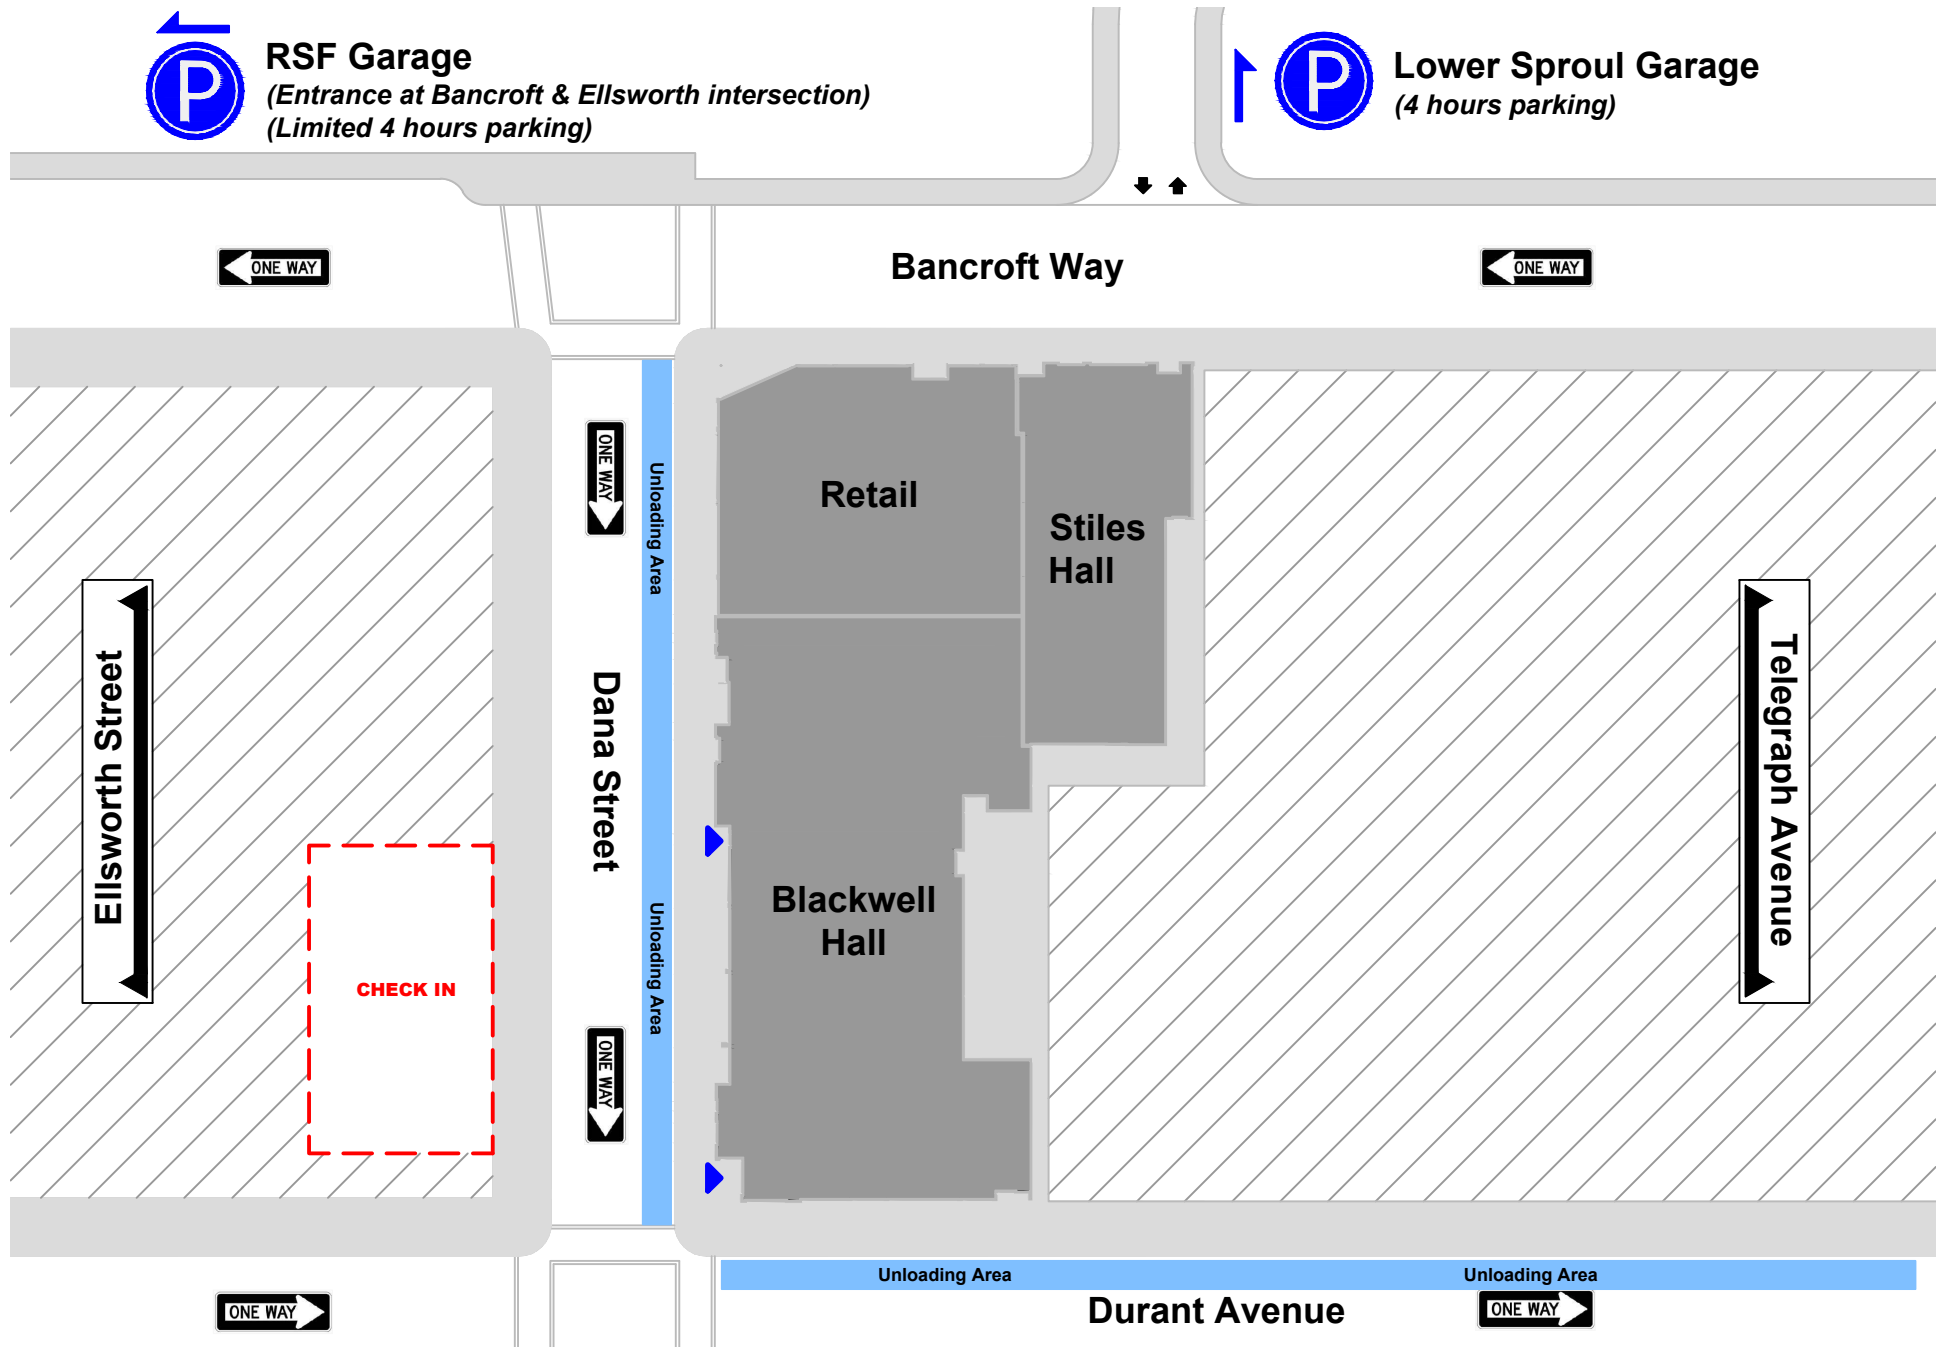

RSF Garage
(Entrance at Bancroft & Ellsworth intersection)
(Limited 4 hours parking)

Lower Sproul Garage
(4 hours parking)

Blackwell - Move-In Day (1/13 - 1/14)
2401 Durant Ave., Berkeley

- Prior to Check-in, residents must get a COVID-19 test from University Health Services at the Rec Sports Facility (RSF) Field House, 301 Bancroft Way, Berkeley, CA 94704, or the Memorial Stadium (Gate 5 area of the Field Club) 2227 Piedmont Ave, Berkeley, CA 94704.
- ➔ Advance appointments are required. <https://uhs.berkeley.edu/move-covid-19-testing-information>
- Blackwell residents unload on Dana Street and Durant Avenue
- Residents check-in at lawn area across Dana Street