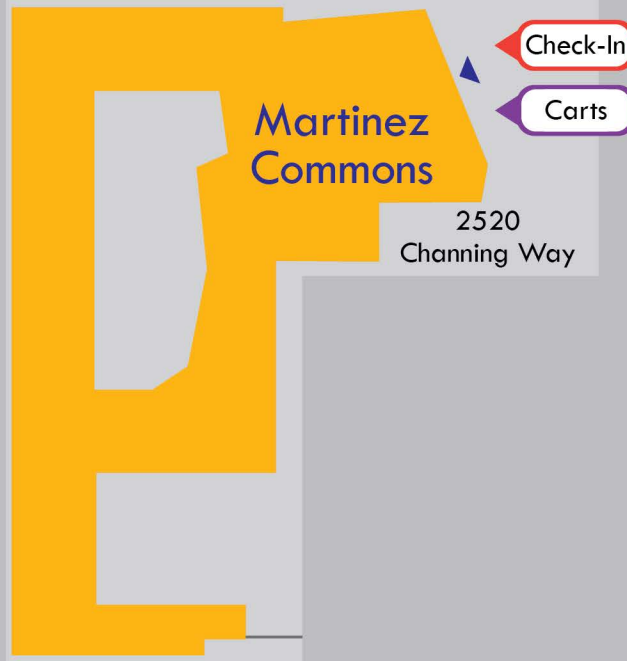

Underhill
Parking Lot
2670 Channing Way

East Bound Traffic
Closed on 8/18 (Wednesday)

Unloading Area (20 Mins)

Channing Way

Unloading Area (20 Mins)

Check-In

Carts

2520
Channing Way

Bowditch Street

Telegraph Avenue

Haste Street

Fall 2021 Move-In Day

Unit 2 - Martinez Commons
2520 Channing Way, Berkeley

Residential & Student Service Programs

Cal Housing / Move-In
Cal Dining Information
University Health Services / Move-In
Parking & Transportation / Move-In
Berkeley Mobile App