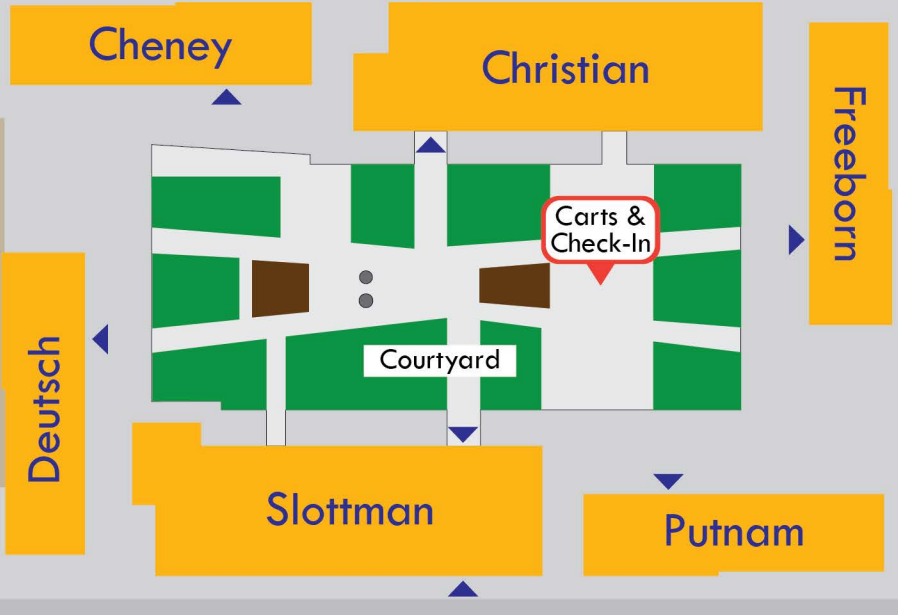

20-Min Unloading Subject to Citation and/or Tow if Exceeded

Durant Avenue

(For Cheney, Christian & Freeborn)

Unloading Area (20 Mins)

No Access

Bowditch Street

College Avenue

Channing Way

Unloading Area (20 Mins)

(For Deutsch, Slottman & Putnam)

2670 Channing Way Underhill Parking Lot P

Fall 2021 Move-In Day

Unit 1

2650 Durant Ave., Berkeley

* All buildings within this complex share the same address *