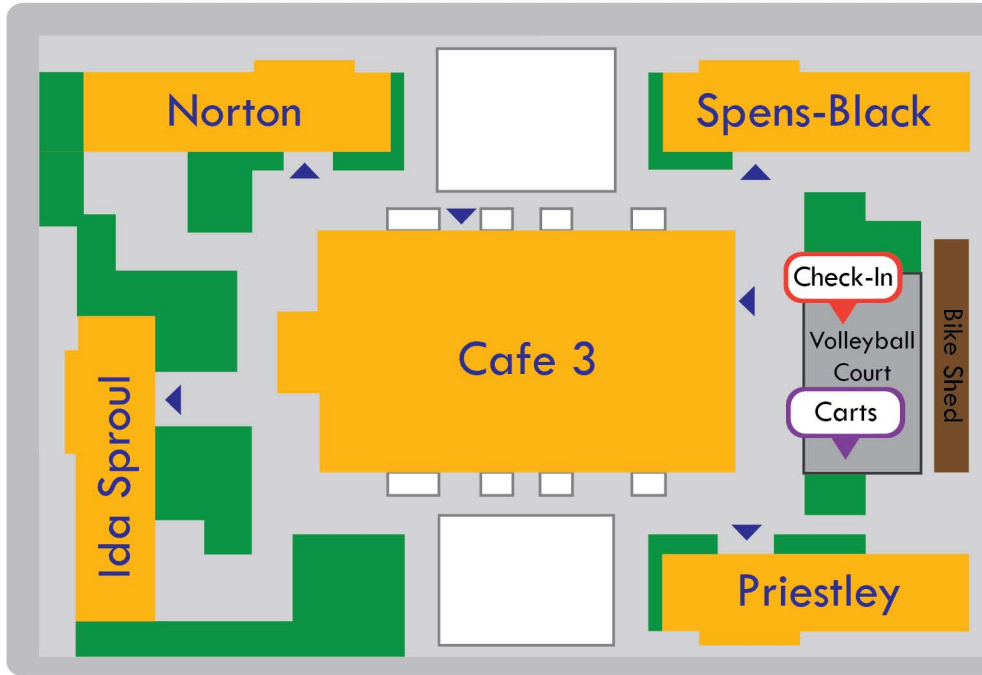

Blackwell
2401 Durant Avenue

20-Min Unloading Subject to Citation and/or Tow if Exceeded

(For Norton & Spens-Black)
Unloading Area (20 Mins)

Durant Avenue

Dana Street

Telegraph Avenue

Unloading Area (20 Mins)
(For Ida Sproul, Priestley & Beverly-Cleary)

Channing Way

P Ellsworth
Parking Lot

2308
Channing Way

At church parking garage, a parking fee of \$20 applies if parked for more than two hours

2420
Channing Way
First Presbyterian Church
of Berkeley Garage

2424
Channing Way
Beverly-Cleary

Fall 2021 Move-In Day

Unit 3

2400 Durant Ave., Berkeley

* All buildings within this complex share the same address *

Residential & Student Service Programs

Cal Housing / Move-In
Cal Dining Information
University Health Services / Move-In
Parking & Transportation / Move-In
Berkeley Mobile App