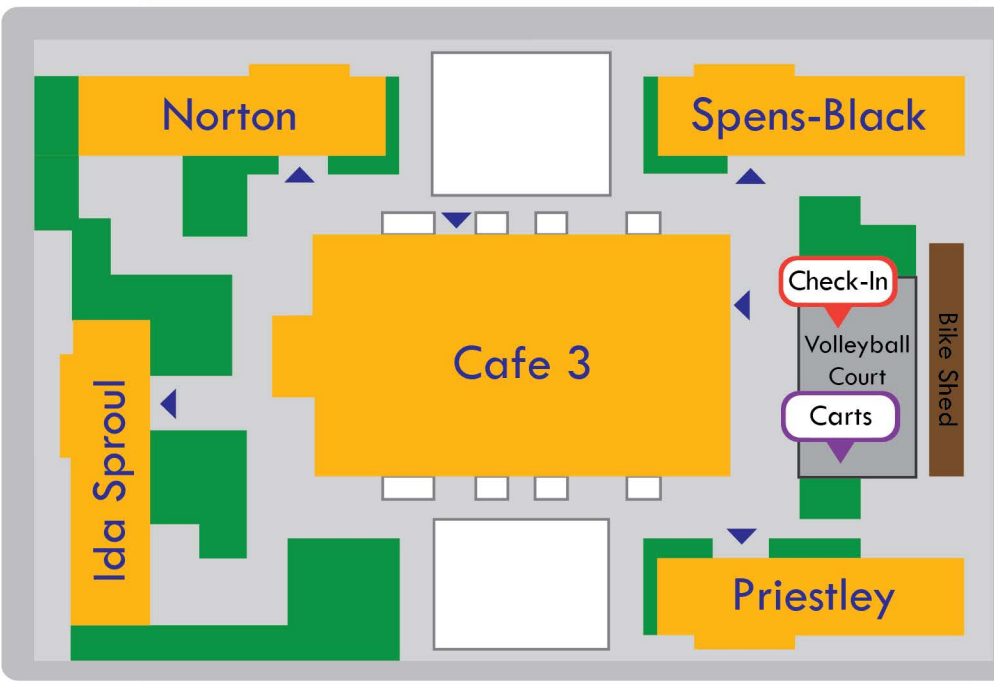

Blackwell
2401 Durant Avenue

20-Min Unloading Subject to Citation and/or Tow if Exceeded

(For Norton & Spens-Black)

Durant Avenue

Unloading Area (20 Mins)

Dana Street

Telegraph Avenue

Unloading Area (20 Mins)

(For Ida Sproul, Priestley & Beverly-Cleary)

Channing Way

Ellsworth
Parking Structure
2308 Channing Way

At church parking garage,
a parking fee of \$20
applies if parked for more
than two hours

First Presbyterian
Church of Berkeley
Garage
2420 Channing Way

2424
Channing Way
**Beverly
Cleary**

Fall 2022 Move-In Day

Unit 3

2400 Durant Ave., Berkeley

* All buildings within this complex share the same address *

Residential & Student Service Programs

Cal Housing / Move-In
Cal Dining Information
Parking & Transportation / Move-In
Berkeley Mobile App