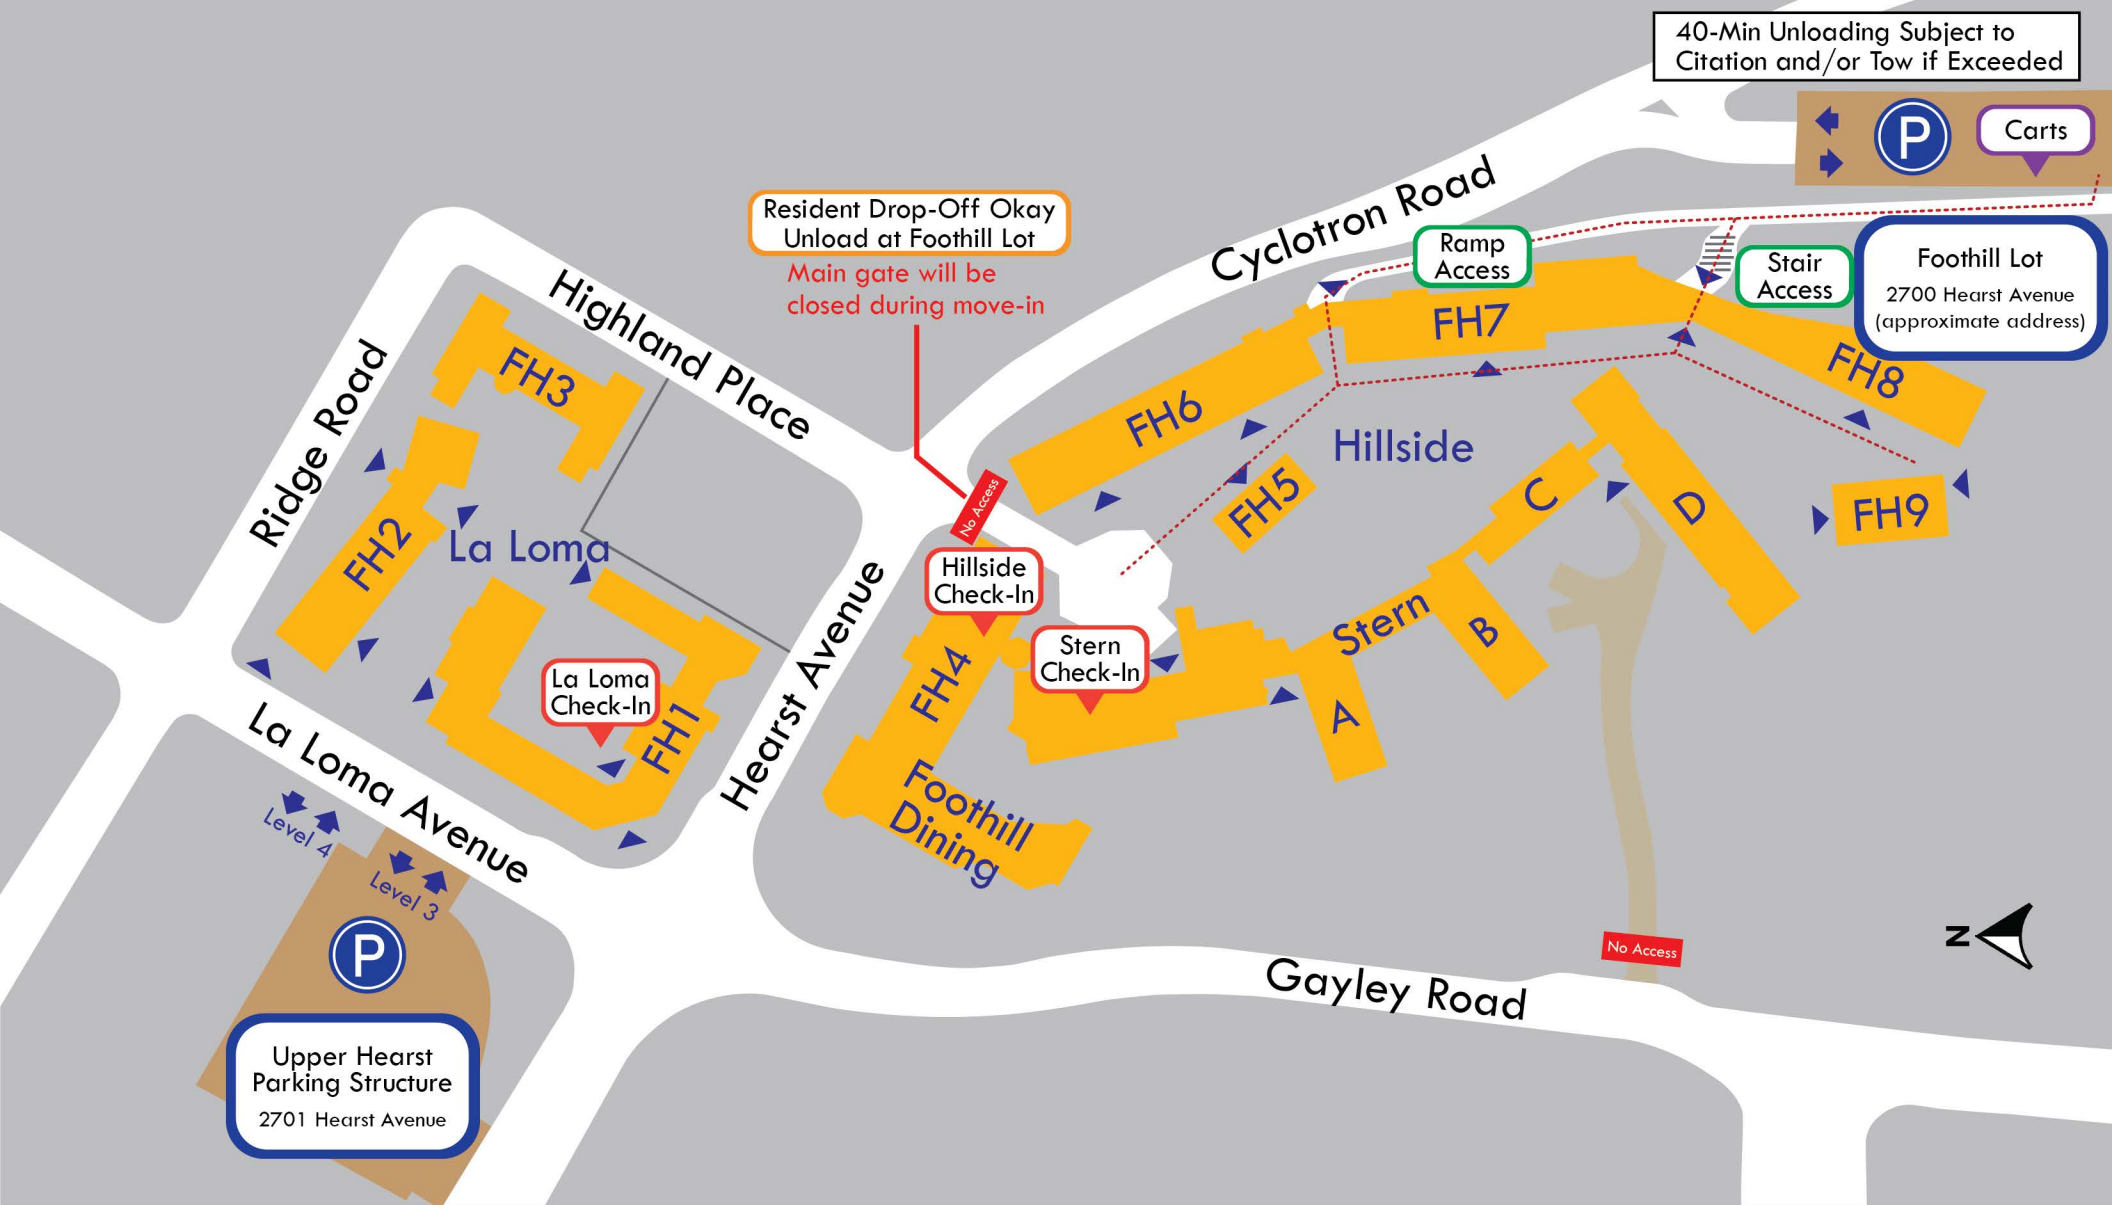

40-Min Unloading Subject to Citation and/or Tow if Exceeded

Resident Drop-Off Okay  
Unload at Foothill Lot  
Main gate will be closed during move-in

Foothill Lot  
2700 Hearst Avenue  
(approximate address)

## Foothill

### 2700 Hearst Ave., Berkeley

\* All buildings within this complex share the same address \*