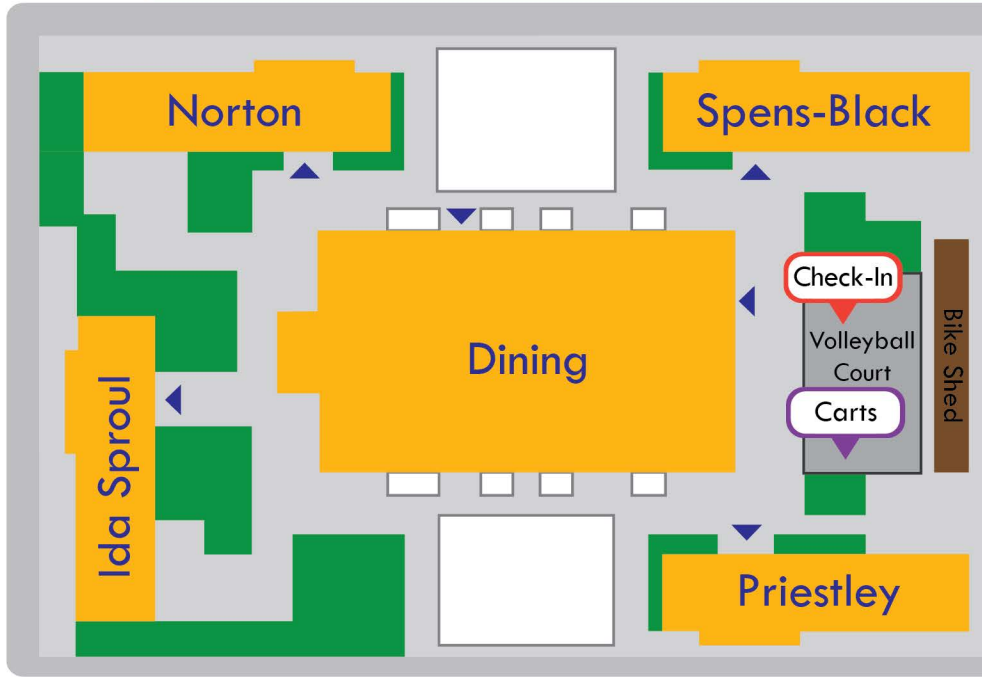

Blackwell
2401 Durant Avenue

20-Min Unloading Subject to Citation and/or Tow if Exceeded

(For Norton & Spens-Black)
Unloading Area (20 Mins)

Durant Avenue

Dana Street

Telegraph Avenue

Unloading Area (20 Mins)
(For Ida Sproul, Priestley & Beverly-Cleary)

Channing Way

Ellsworth
Parking Structure
2308 Channing Way

At church parking garage,
a parking fee of \$20
applies if parked for more
than two hours

First Presbyterian
Church of Berkeley
Garage
2420 Channing Way

2424
Channing Way
Beverly
Cleary

Fall 2023 Move-In Day

Unit 3

2400 Durant Ave., Berkeley

Residential & Student Service Programs

Cal Housing / Move-In
Cal Dining Information
Parking & Transportation / Move-In