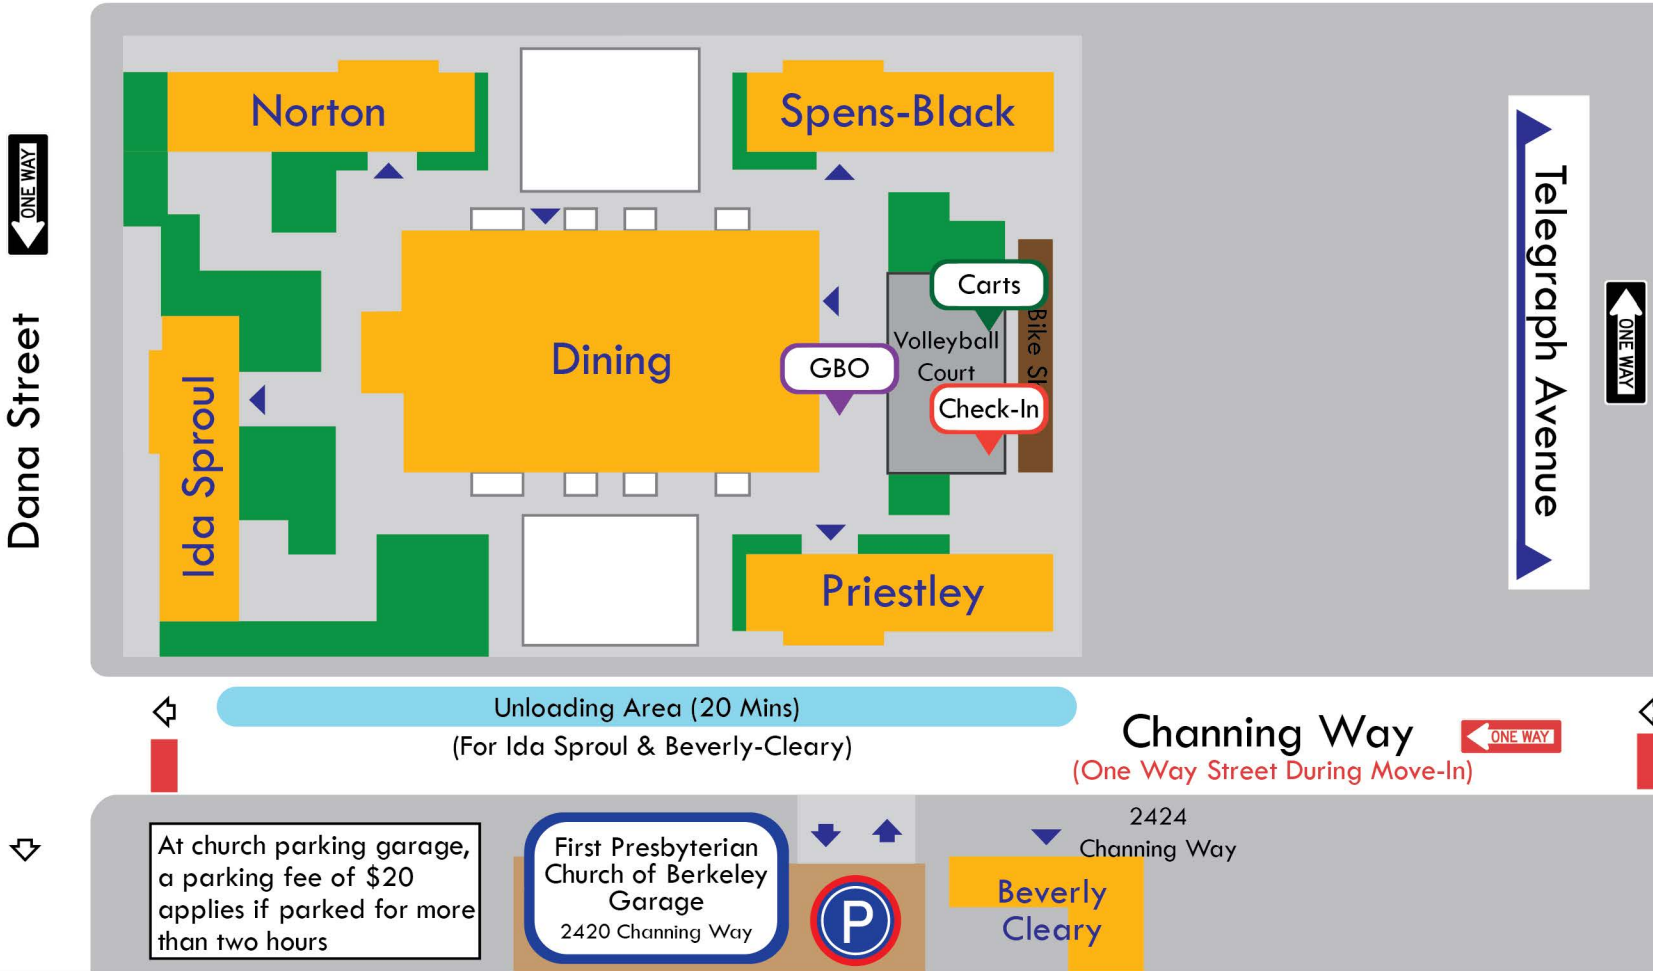

Blackwell
2401 Durant Avenue

Durant Avenue

Ellsworth
Parking Structure
2308 Channing Way

At church parking garage,
a parking fee of \$20
applies if parked for more
than two hours

First Presbyterian
Church of Berkeley
Garage
2420 Channing Way

Beverly
Cleary
2424
Channing Way

Channing Way

(One Way Street During Move-In)

Fall 2024 Move-In Day (8/20)

Unit 3

2400 Durant Ave., Berkeley

* All buildings within this complex share the same address *

Cal Housing / Move-In

<https://housing.berkeley.edu/move-in>

Berkeley Dining Information

<https://dining.berkeley.edu/>

Parking & Transportation / Move-In

<https://pt.berkeley.edu/MoveInDay>

Residential & Student Service Programs