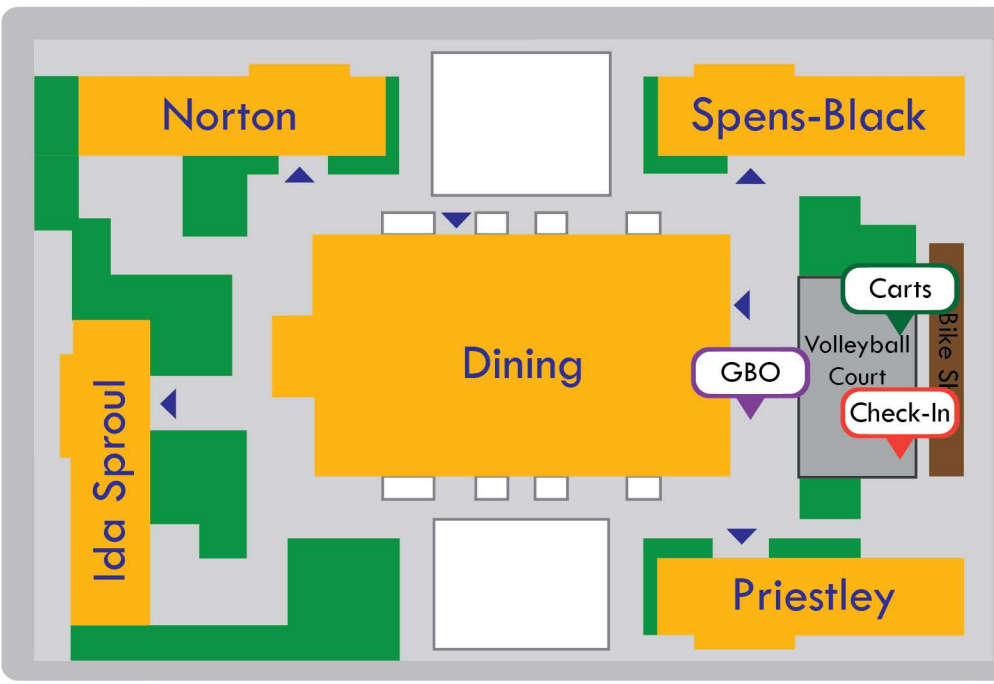

Blackwell
2401 Durant Avenue

20-Min Unloading Subject to Citation and/or Tow if Exceeded

(For Norton & Spens-Black)

Durant Avenue

Unloading Area (20 Mins)

Dana Street

Telegraph Avenue

Ellsworth
Parking Structure
2308 Channing Way

Unloading Area (20 Mins)

(For Priestley)

Channing Way

(One Way Street During Move-In)

At church parking garage, a parking fee of \$20 applies if parked for more than two hours

First Presbyterian Church of Berkeley Garage
2420 Channing Way

2424 Channing Way
Beverly Cleary

Fall 2024 Move-In Day (8/21)

Unit 3 2400 Durant Ave., Berkeley

* All buildings within this complex share the same address *

Cal Housing / Move-In
<https://housing.berkeley.edu/move-in>